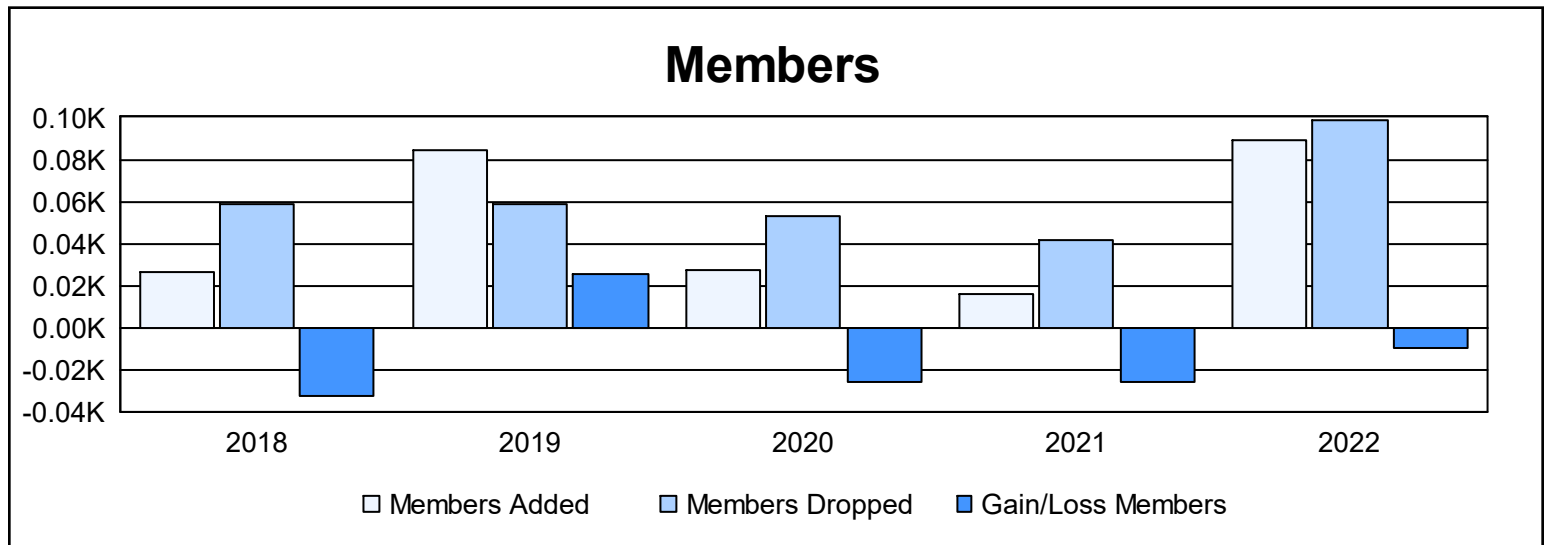

Year	New Clubs	Dropped Clubs	Gain/ Loss Clubs	New Members	Charter Members	Reinstate Members	Transfer Members	Total Member Added	Total Members Dropped	Gain/ Loss Members
2017-2018	0	0	0	25	0	0	1	26	59	-33
2018-2019	1	1	0	58	25	1	0	84	59	25
2019-2020	0	0	0	26	0	1	0	27	53	-26
2020-2021	0	0	0	15	0	1	0	16	42	-26
2021-2022	0	0	0	32	0	56	1	89	99	-10
<b>Average</b>	<b>0</b>	<b>0</b>	<b>0</b>	<b>31</b>	<b>5</b>	<b>12</b>	<b>0</b>	<b>48</b>	<b>62</b>	<b>-14</b>

### Membership Composition June 2022 Cumulative