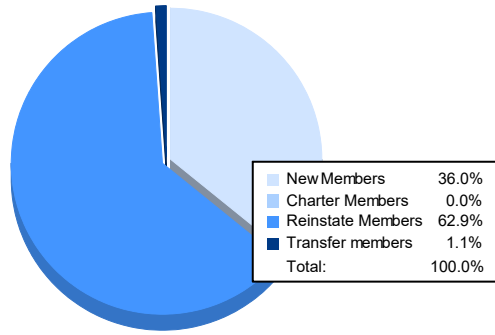

Year	New Clubs	Dropped Clubs	Gain/ Loss Clubs	New Members	Charter Members	Reinstate Members	Transfer Members	Total Member Added	Total Members Dropped	Gain/ Loss Members
2017-2018	0	0	0	25	0	0	1	26	59	-33
2018-2019	1	1	0	58	25	1	0	84	59	25
2019-2020	0	0	0	26	0	1	0	27	53	-26
2020-2021	0	0	0	15	0	1	0	16	42	-26
2021-2022	0	0	0	32	0	56	1	89	99	-10
<b>Average</b>	<b>0</b>	<b>0</b>	<b>0</b>	<b>31</b>	<b>5</b>	<b>12</b>	<b>0</b>	<b>48</b>	<b>62</b>	<b>-14</b>

### Membership Composition June 2022 Cumulative