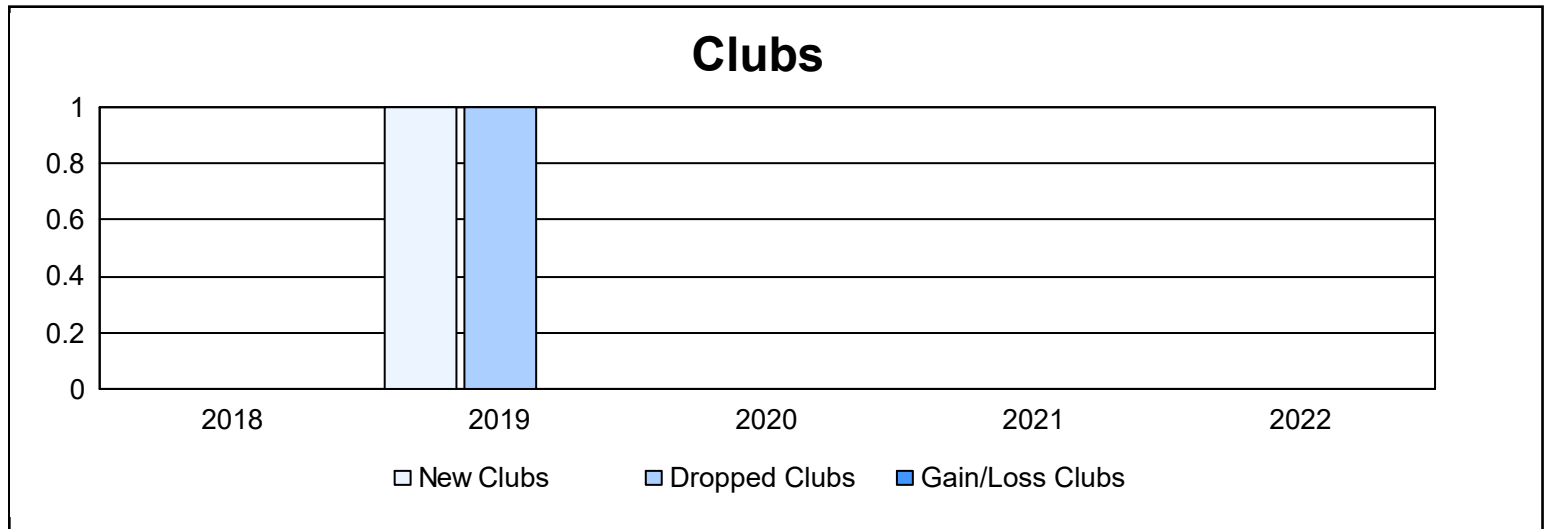

Year	New Clubs	Dropped Clubs	Gain/ Loss Clubs	New Members	Charter Members	Reinstate Members	Transfer Members	Total Member Added	Total Members Dropped	Gain/ Loss Members
2017-2018	0	0	0	25	0	0	1	26	59	-33
2018-2019	1	1	0	58	25	1	0	84	59	25
2019-2020	0	0	0	26	0	1	0	27	53	-26
2020-2021	0	0	0	15	0	1	0	16	42	-26
2021-2022	0	0	0	32	0	56	1	89	99	-10
<b>Average</b>	<b>0</b>	<b>0</b>	<b>0</b>	<b>31</b>	<b>5</b>	<b>12</b>	<b>0</b>	<b>48</b>	<b>62</b>	<b>-14</b>

### Membership Composition June 2022 Cumulative